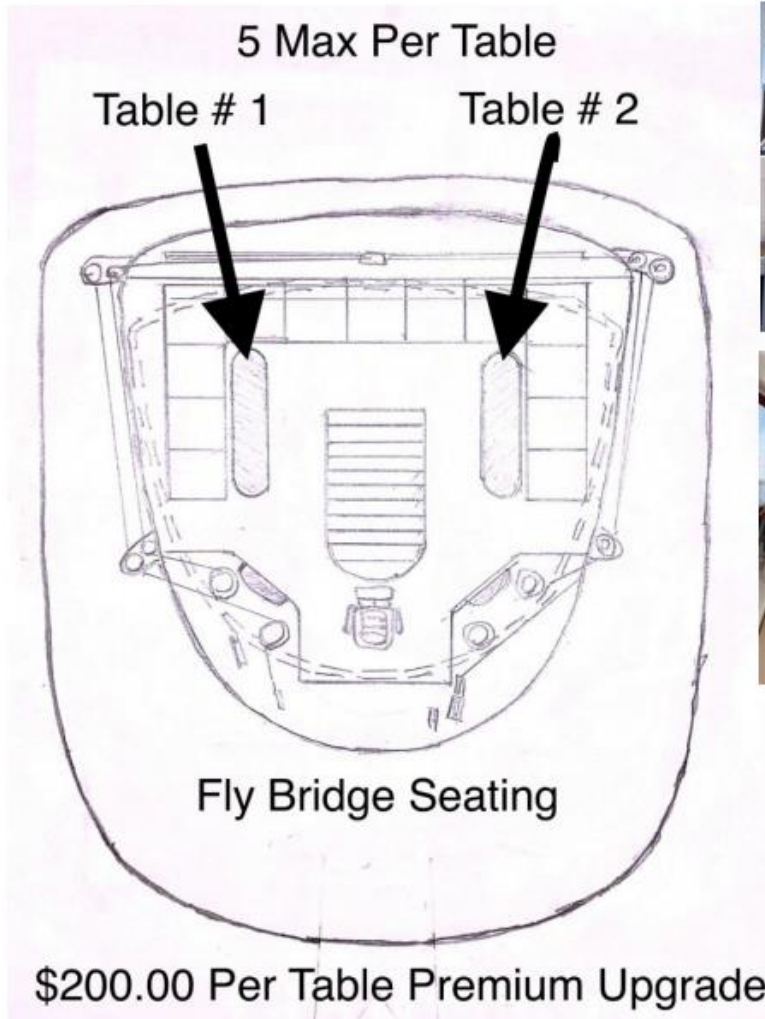

HULA GIRL

LAHAINA • MAUI • HAWAII

PREMIUM FLY BRIDGE SEATING

This is your opportunity to choose premium tables that will remain your personal space throughout the trip.

You have the option to pre-reserve one or both of the Fly Bridge tables depending on the size of your group (not more than 5 per table). The cost of each table is \$200.00 additional. Although other guests are welcome to come up and enjoy the view and

engage in conversation with the Captain, your tables will be reserved for you throughout the entire voyage. Of course you are also welcome to enjoy all the on-deck shared areas as well, while you leave your personal belongings at your reserved Fly Bridge tables.