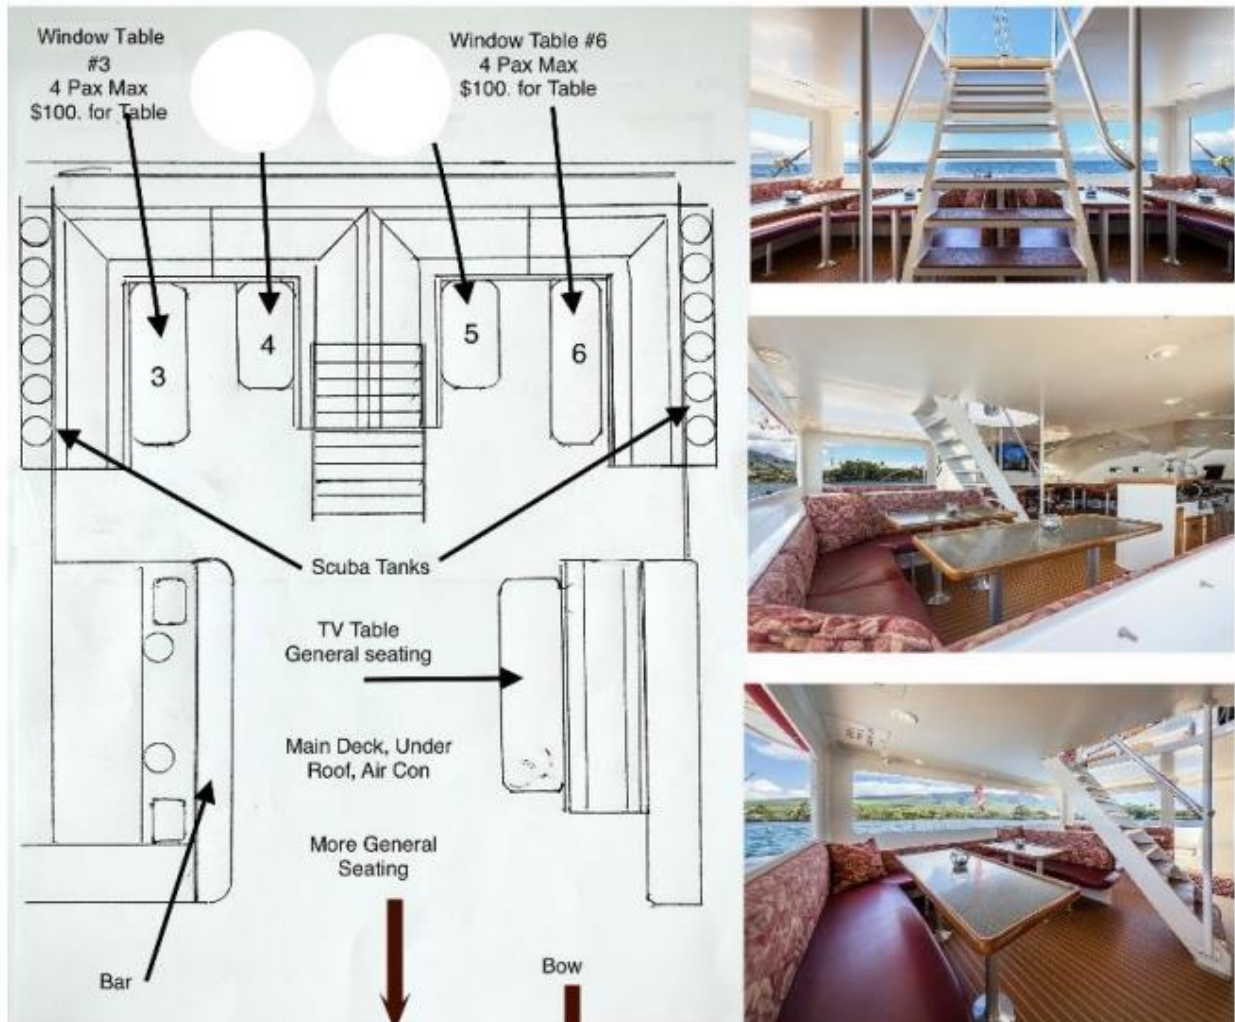

HULA GIRL

LAHAINA • MAUI • HAWAII

PREMIUM MAIN DECK SEATING

This is your opportunity to choose premium tables that will remain your personal space throughout the trip.

For your safety and convenience, we will be assigning tables for food service. Tables 3 & 6 are available as an upgrade for \$100.00 each. This means you will have these tables throughout the entire voyage, however you are still free to roam

around the yacht at will while leaving your personal items at your reserved table. All the other tables except the fly bridge, are general seating. The crew will assign the general seating tables based on the size of your party for food service during meal times. At all other times you may seat at any available general seating table if you desire to be indoors. All outdoor areas are general seating to be shared with other guests. Even though the Fly Bridge tables may be reserved, you are still welcome to come up and enjoy the view and engage in conversation with the Captain. For your ease of mind, we would like to assure you there are no bad seats or tables on the Hula Girl. Every seat has a cushion and a view!